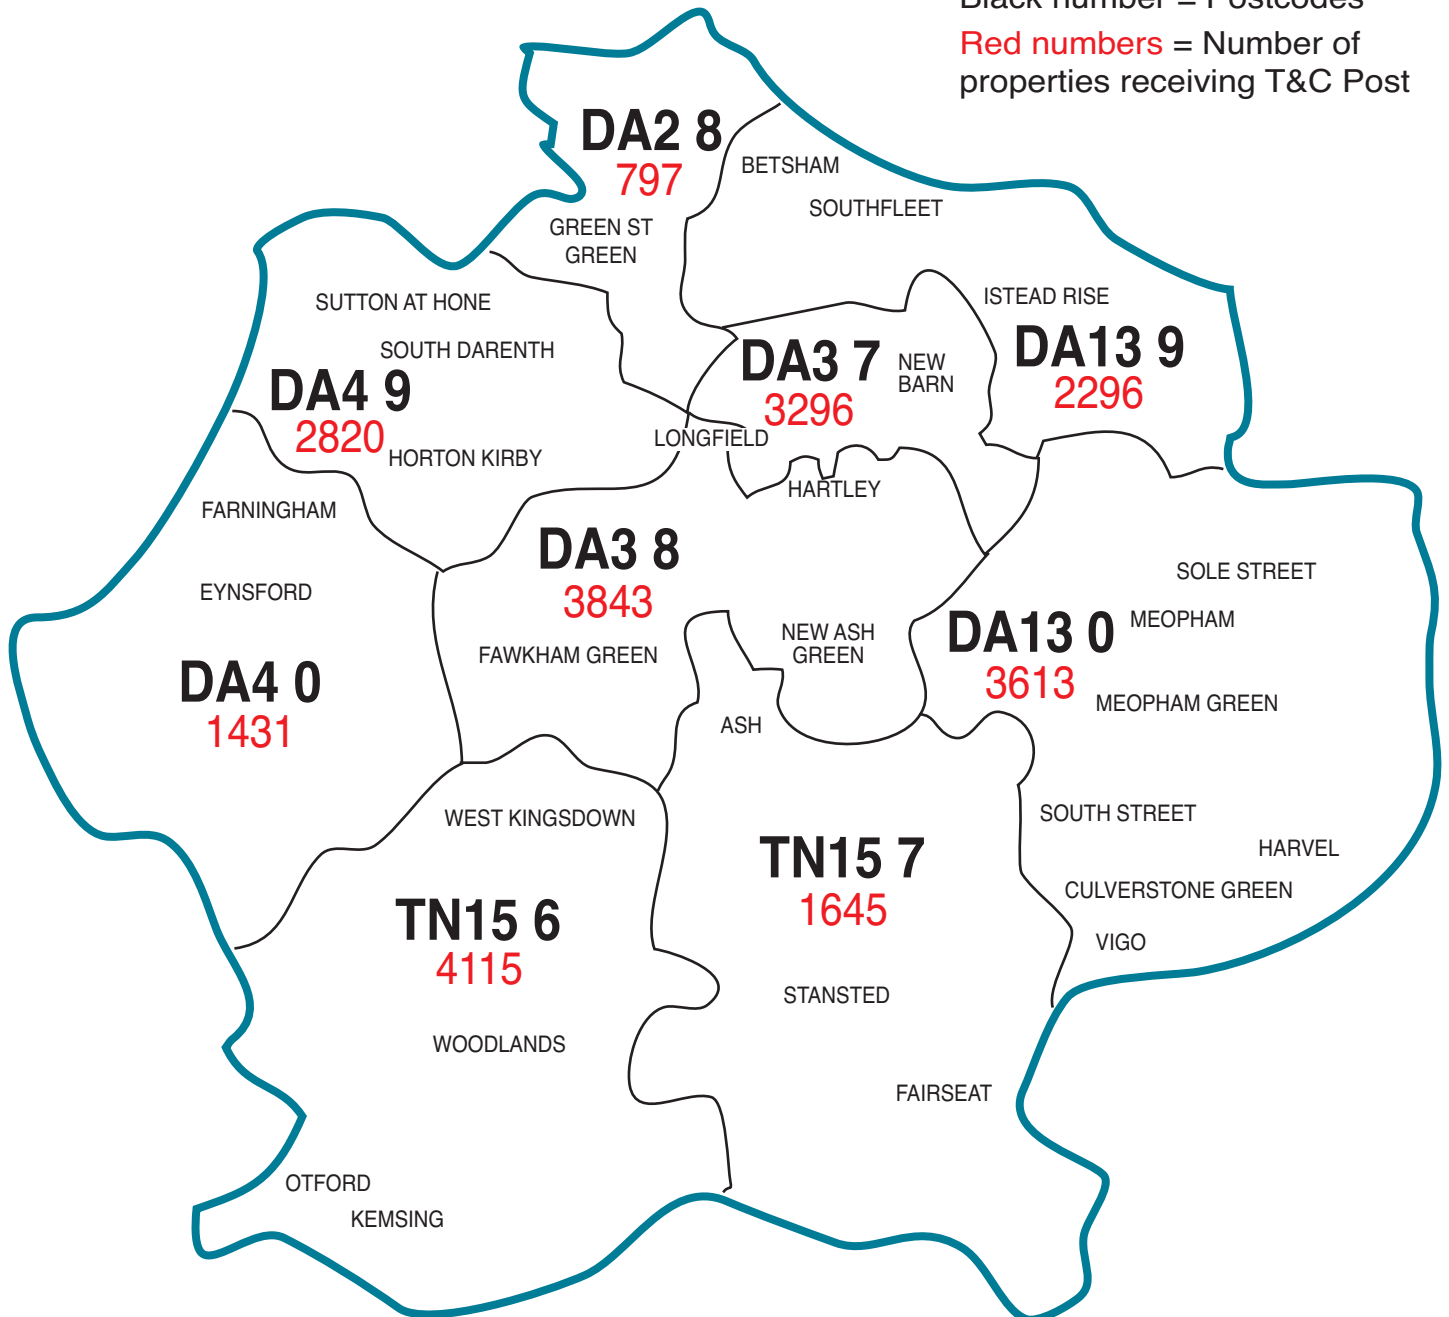

Town & Country POST

Black number = Postcodes
Red numbers = Number of properties receiving T&C Post

DISTRIBUTION AREAS

24,000 copies delivered by  along with extensive pick-up points throughout the region