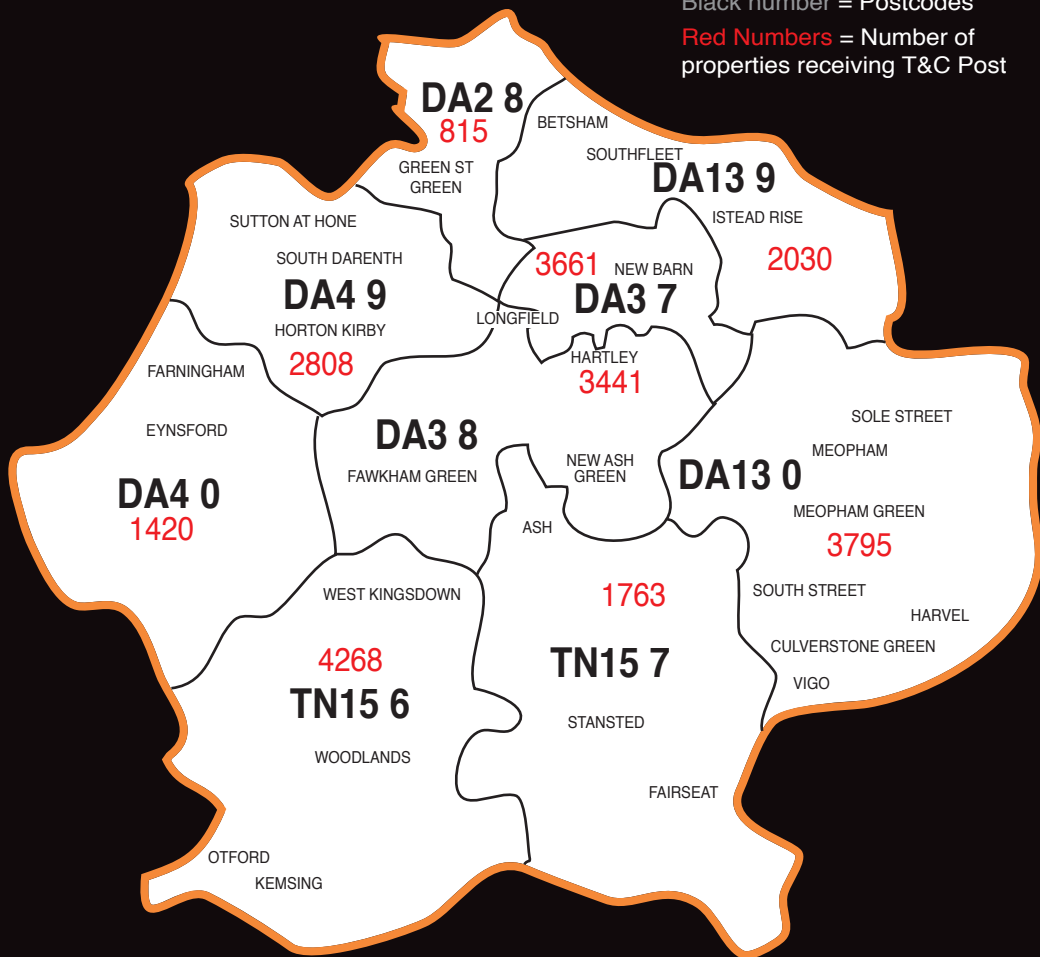

**Phone 01474 705899 for Advertising Sales**

**1/2 Page £190**

130mm x 95mm

**Full Page £330**

130mm x 195mm

**1/4 Page £102**

63mm x 95mm

**1/8 Page £60**

63mm x 45mm

**Experts Online £27**

63mm x 20mm

# Town & Country post

Black number = Postcodes  
Red Numbers = Number of properties receiving T&C Post

## DISTRIBUTION AREAS

Delivered by  along with

extensive pick-up points throughout the region